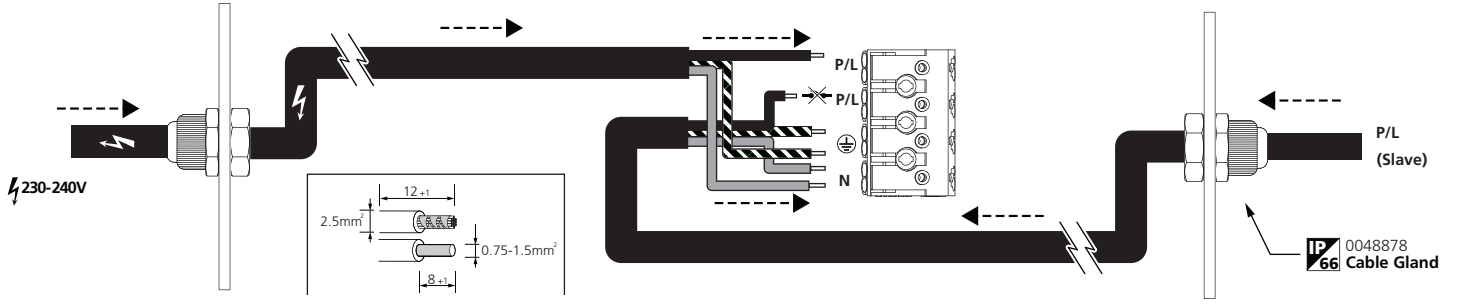

4

	6	7	8	
	●	●	●	2lux
II	●	●	○	10lux
III	○	●	○	30lux
IV	○	○	●	60lux
V	○	○	○	OFF

5 Detection Area

	1	2	
I	●	●	100%
II	○	●	75%
III	●	○	50%
IV	○	○	25%

< 6m!

5 Detection Area

	1	2	
I	●	●	100%
II	○	●	75%
III	●	○	50%
IV	○	○	25%

< 6m!

6 Hold Time

	3	4	5	
I	●	●	●	5s
II	○	●	●	30s
III	●	○	●	90s
IV	○	○	●	5min
V	●	●	○	20min
VI	○	○	○	30min

1 Master Slave Connection

2