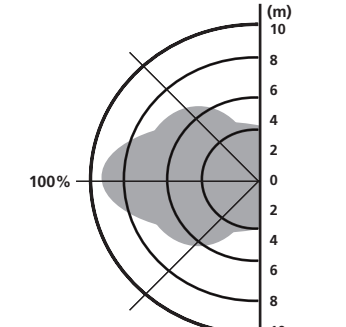

4

	6	7	8	
	●	●	●	2lux
II	●	●	○	10lux
III	○	●	○	30lux
IV	○	○	●	60lux
V	○	○	○	OFF

5 Detection Area

	1	2	
I	●	●	100%
II	○	●	75%
III	●	○	50%
IV	○	○	25%

< 6m!

5 Detection Area

	1	2	
I	●	●	100%
II	○	●	75%
III	●	○	50%
IV	○	○	25%

< 6m!

6 Hold Time

	3	4	5	
I	●	●	●	5s
II	○	●	●	30s
III	●	○	●	90s
IV	○	○	●	5min
V	●	●	○	20min
VI	○	○	○	30min

1 Master Slave Connection

2