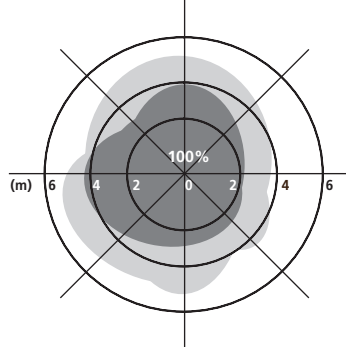

4

	6	7	8	
	●	●	●	2lux
II	●	●	○	10lux
III	○	●	○	30lux
IV	○	○	●	60lux
V	○	○	○	OFF

5 Detection Area

	1	2	
I	●	●	100%
II	○	●	75%
III	●	○	50%
IV	○	○	25%

< 6m!

5 Detection Area

	1	2	
I	●	●	100%
II	○	●	75%
III	●	○	50%
IV	○	○	25%

< 6m!

6 Hold Time

	3	4	5	
I	●	●	●	5s
II	○	●	●	30s
III	●	○	●	90s
IV	○	○	●	5min
V	●	●	○	20min
VI	○	○	○	30min

1 Master Slave Connection

2